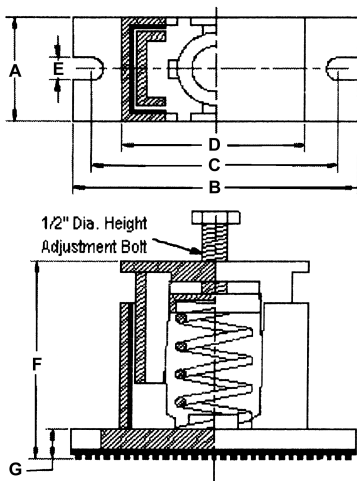

DURADUCT®

HOUSING SPRING MOUNT

* Material :

Body - Cast Iron Casing

Spring - Steel Zinc Electro Plated / Powder Coated

* Single or Double Spring versions

* Load Capacity ranges from 300 kgs to 3500 kgs

SINGLE SPRING									
Item Code	Spring colour code	Load in Kgs. At 25mm Deflection	Dimensions						
			A	B	C	D	E	F	G
HSM300S	GREEN	300 Kgs	75MM	190MM	168MM	122MM	14MM	146MM	12MM
HSM400S	BROWN	400 Kgs	75MM	190MM	168MM	122MM	14MM	146MM	12MM
HSM500S	DARK PURPLE	500 Kgs	75MM	190MM	168MM	122MM	14MM	146MM	12MM
HSM750S	LIGHT PURPLE	750 Kgs	75MM	190MM	168MM	122MM	14MM	146MM	12MM
HSM1000S	GREY	1000 Kgs	75MM	190MM	168MM	122MM	14MM	146MM	12MM
HSM1200S	LIGHT GREEN	1200 Kgs	75MM	190MM	168MM	122MM	14MM	146MM	12MM
HSM1400S	LIGHT YELLOW	1400 Kgs	75MM	190MM	168MM	122MM	14MM	146MM	12MM
HSM1600S	LIGHT BROWN	1600 Kgs	75MM	190MM	168MM	122MM	14MM	146MM	12MM
DOUBLE SPRING									
HSM600D	GREEN	600 Kgs	75MM	260MM	238MM	195MM	14MM	160MM	12MM
HSM800D	DARK BLUE	800 Kgs	75MM	260MM	238MM	195MM	14MM	160MM	12MM
HSM1000D	DARK PURPLE	1000 Kgs	75MM	260MM	238MM	195MM	14MM	160MM	12MM
HSM1200D	BROWN	1200 Kgs	75MM	260MM	238MM	195MM	14MM	160MM	12MM
HSM1400D	LIGHT PURPLE	1400 Kgs	75MM	260MM	238MM	195MM	14MM	160MM	12MM
HSM1600D	MEDIUM BROWN	1600 Kgs	75MM	260MM	238MM	195MM	14MM	160MM	12MM
HSM1800D	GREY	1800 Kgs	75MM	260MM	238MM	195MM	14MM	160MM	12MM
HSM2000D	MEDIUM GREEN	2000 Kgs	75MM	260MM	238MM	195MM	14MM	160MM	12MM
HSM2500D	LIGHT GREEN	2500 Kgs.	75MM	260MM	238MM	195MM	14MM	160MM	12MM
HSM3000D	SILVER	3000 Kgs	75MM	260MM	238MM	195MM	14MM	160MM	12MM
HSM3500D	LIGHT BROWN	3500 Kgs	75MM	260MM	238MM	195MM	14MM	160MM	12MM