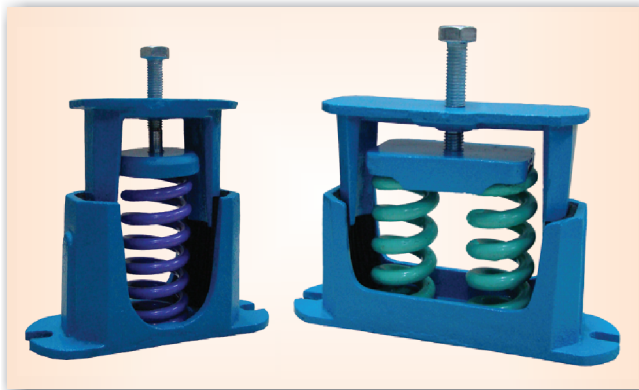

DURADUCT®

HOUSING SPRING MOUNT

* Material :

Body - Cast Iron Casing

Spring - Steel Zinc Electro Plated / Powder Coated

* Single or Double Spring versions

* Load Capacity ranges from 300 kgs to 3500 kgs

SINGLE SPRING									
Item Code	Spring colour code	Load in Kgs. At 25mm Deflection	Dimensions						
			A	B	C	D	E	F	G
HSM300S	GREEN	300 Kgs	75MM	190MM	168MM	122MM	14MM	146MM	12MM
HSM400S	BROWN	400 Kgs	75MM	190MM	168MM	122MM	14MM	146MM	12MM
HSM500S	DARK PURPLE	500 Kgs	75MM	190MM	168MM	122MM	14MM	146MM	12MM
HSM750S	LIGHT PURPLE	750 Kgs	75MM	190MM	168MM	122MM	14MM	146MM	12MM
HSM1000S	GREY	1000 Kgs	75MM	190MM	168MM	122MM	14MM	146MM	12MM
HSM1200S	LIGHT GREEN	1200 Kgs	75MM	190MM	168MM	122MM	14MM	146MM	12MM
HSM1400S	LIGHT YELLOW	1400 Kgs	75MM	190MM	168MM	122MM	14MM	146MM	12MM
HSM1600S	LIGHT BROWN	1600 Kgs	75MM	190MM	168MM	122MM	14MM	146MM	12MM
DOUBLE SPRING									
HSM600D	GREEN	600 Kgs	75MM	260MM	238MM	195MM	14MM	160MM	12MM
HSM800D	DARK BLUE	800 Kgs	75MM	260MM	238MM	195MM	14MM	160MM	12MM
HSM1000D	DARK PURPLE	1000 Kgs	75MM	260MM	238MM	195MM	14MM	160MM	12MM
HSM1200D	BROWN	1200 Kgs	75MM	260MM	238MM	195MM	14MM	160MM	12MM
HSM1400D	LIGHT PURPLE	1400 Kgs	75MM	260MM	238MM	195MM	14MM	160MM	12MM
HSM1600D	MEDIUM BROWN	1600 Kgs	75MM	260MM	238MM	195MM	14MM	160MM	12MM
HSM1800D	GREY	1800 Kgs	75MM	260MM	238MM	195MM	14MM	160MM	12MM
HSM2000D	MEDIUM GREEN	2000 Kgs	75MM	260MM	238MM	195MM	14MM	160MM	12MM
HSM2500D	LIGHT GREEN	2500 Kgs.	75MM	260MM	238MM	195MM	14MM	160MM	12MM
HSM3000D	SILVER	3000 Kgs	75MM	260MM	238MM	195MM	14MM	160MM	12MM
HSM3500D	LIGHT BROWN	3500 Kgs	75MM	260MM	238MM	195MM	14MM	160MM	12MM